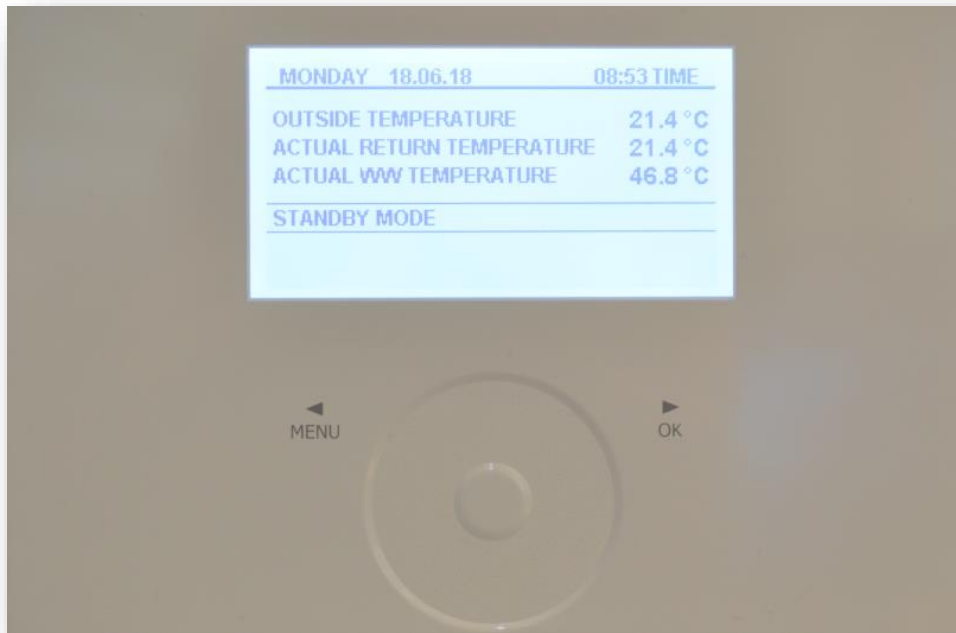

## Enabling emergency mode

1. To unlock, press **Menu** for three seconds.

2. Move your finger clockwise around the scroll wheel until the bar is on **Emergency mode**.  
Then press **OK**.

3. Emergency mode is also indicated by a **symbol** on the display.