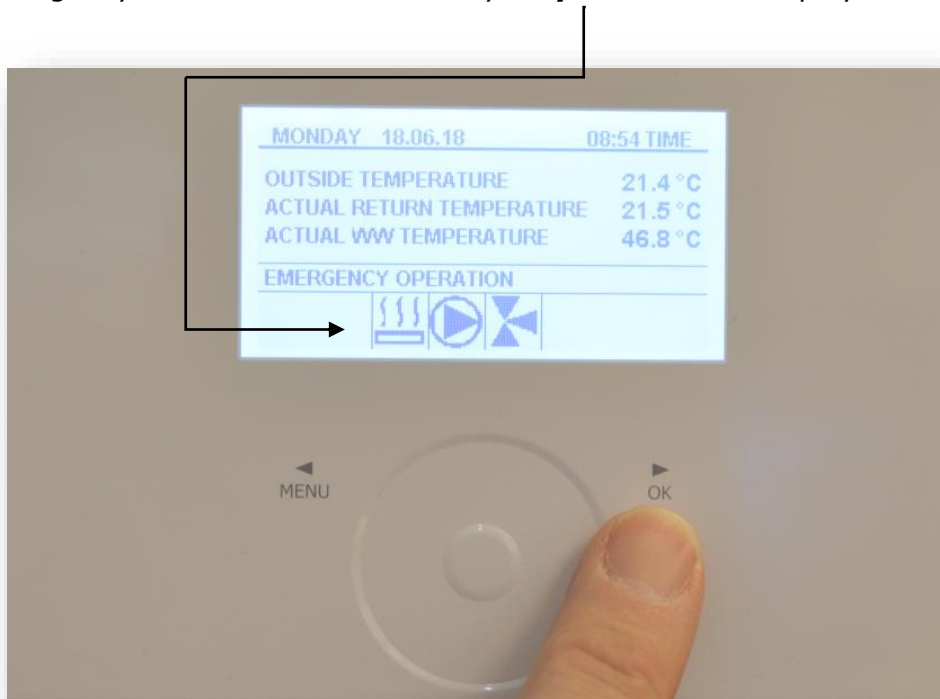

## Enabling emergency mode

1. To unlock, press **Menu** for three seconds.

2. Move your finger clockwise around the scroll wheel until the bar is on **Emergency mode**.  
Then press **OK**.

3. Emergency mode is also indicated by a **symbol** on the display.