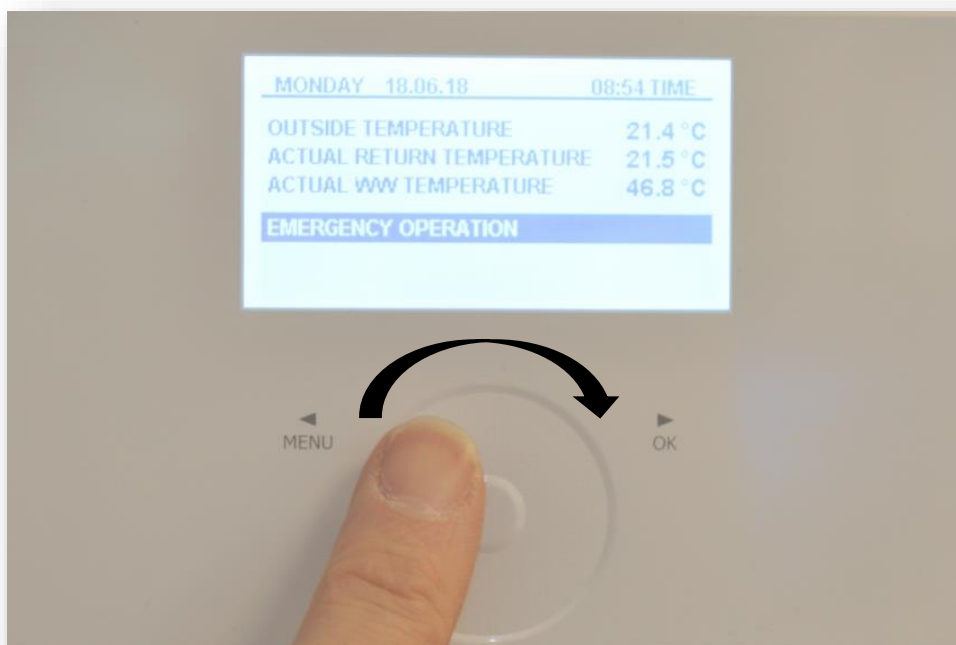

## Enabling emergency mode

1. To unlock, press **Menu** for three seconds.

2. Move your finger clockwise around the scroll wheel until the bar is on **Emergency mode**.  
Then press **OK**.

3. Emergency mode is also indicated by a **symbol** on the display.