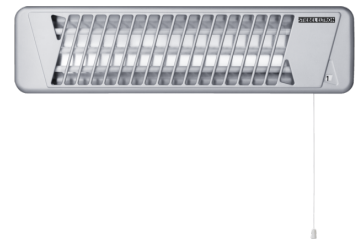

IW 120

SMALL HEATERS

PRODUCT-NO.: 229339

Make truly flexible use of your heater

Integrate heat flexibly into your everyday life with this quartz radiant heater. The appliance brings your room up to temperature quickly and precisely. You can feel its radiant heat almost as soon as you switch it on.

The main features

Infrared quartz radiant heater with 1.2 kW heating output

Pleasant radiant heat for indoors or protected outdoor areas

Choice of three heating stages (0.4/0.8/1.2 kW)

Easy to adjust and operate

High quality metal casing

Type	IW 120
Part no.	229339

Technical data

Power supply	1/N/PE ~ 230 V
Rated voltage	230 V
Rated current	5.2 A
Rated output	1.2 kW
Connected load	1200 W
Number of heating stages	3
IP rating	IPX4
Protection class	I to EN 60335
Colour	silver
Installation type	Indoor/outdoor installation
Height	145 mm
Width	535 mm
Depth	85 mm
Weight	1.55 kg