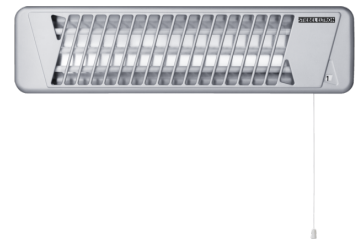

IW 120

SMALL HEATERS

PRODUCT-NO.: 229339

Make truly flexible use of your heater

Integrate heat flexibly into your everyday life with this quartz radiant heater. The appliance brings your room up to temperature quickly and precisely. You can feel its radiant heat almost as soon as you switch it on.

Don't restrict your heating to just one place

The heater is practical in your bathroom, for example, to give you a nice warm start to the day. And what about when you want to relax on the patio in the evening as the day draws to an end? Here, too, the quartz radiant heater is your ideal companion.

The main features

Infrared quartz radiant heater with 1.2 kW heating output

Pleasant radiant heat for indoors or protected outdoor areas

Choice of three heating stages (0.4/0.8/1.2 kW)

Easy to adjust and operate

High quality metal casing